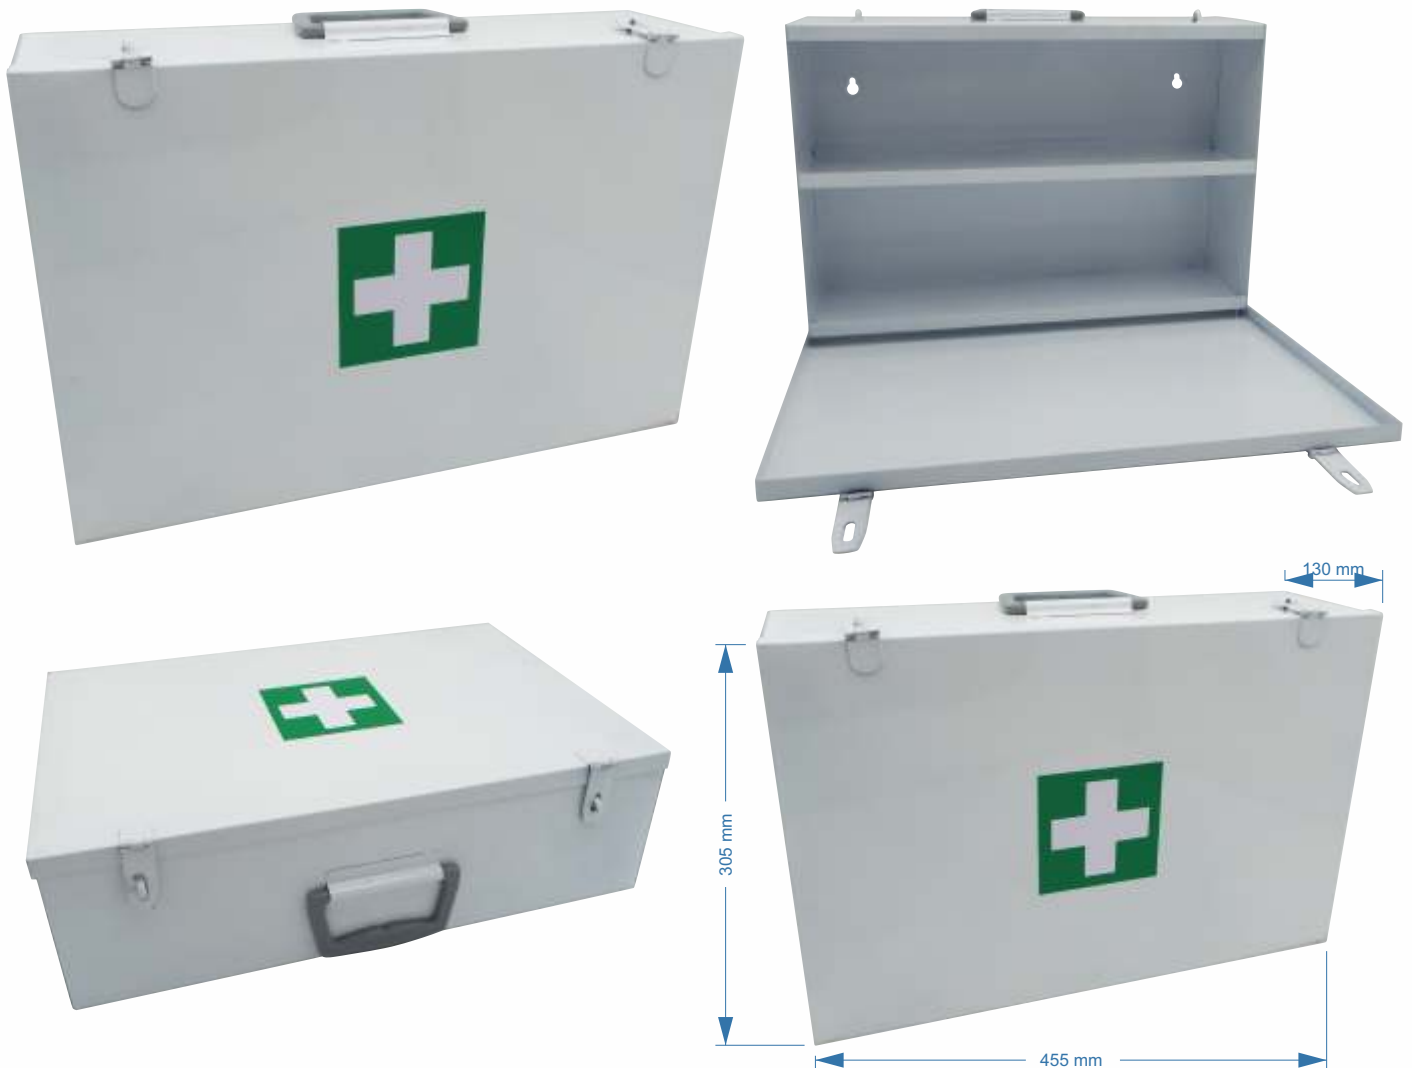

SPEC SHEET

Metal First Aid Box (FAE047)

- Durable Flat Sheet Metal
 - Colour White
 - Powder Coated
 - Carry Handle
- Key Holes for Wall mounting
- 2 x Lock Latches for Tamper Proof Seals
 - Single Shelf
- Size: 305x455x130mm